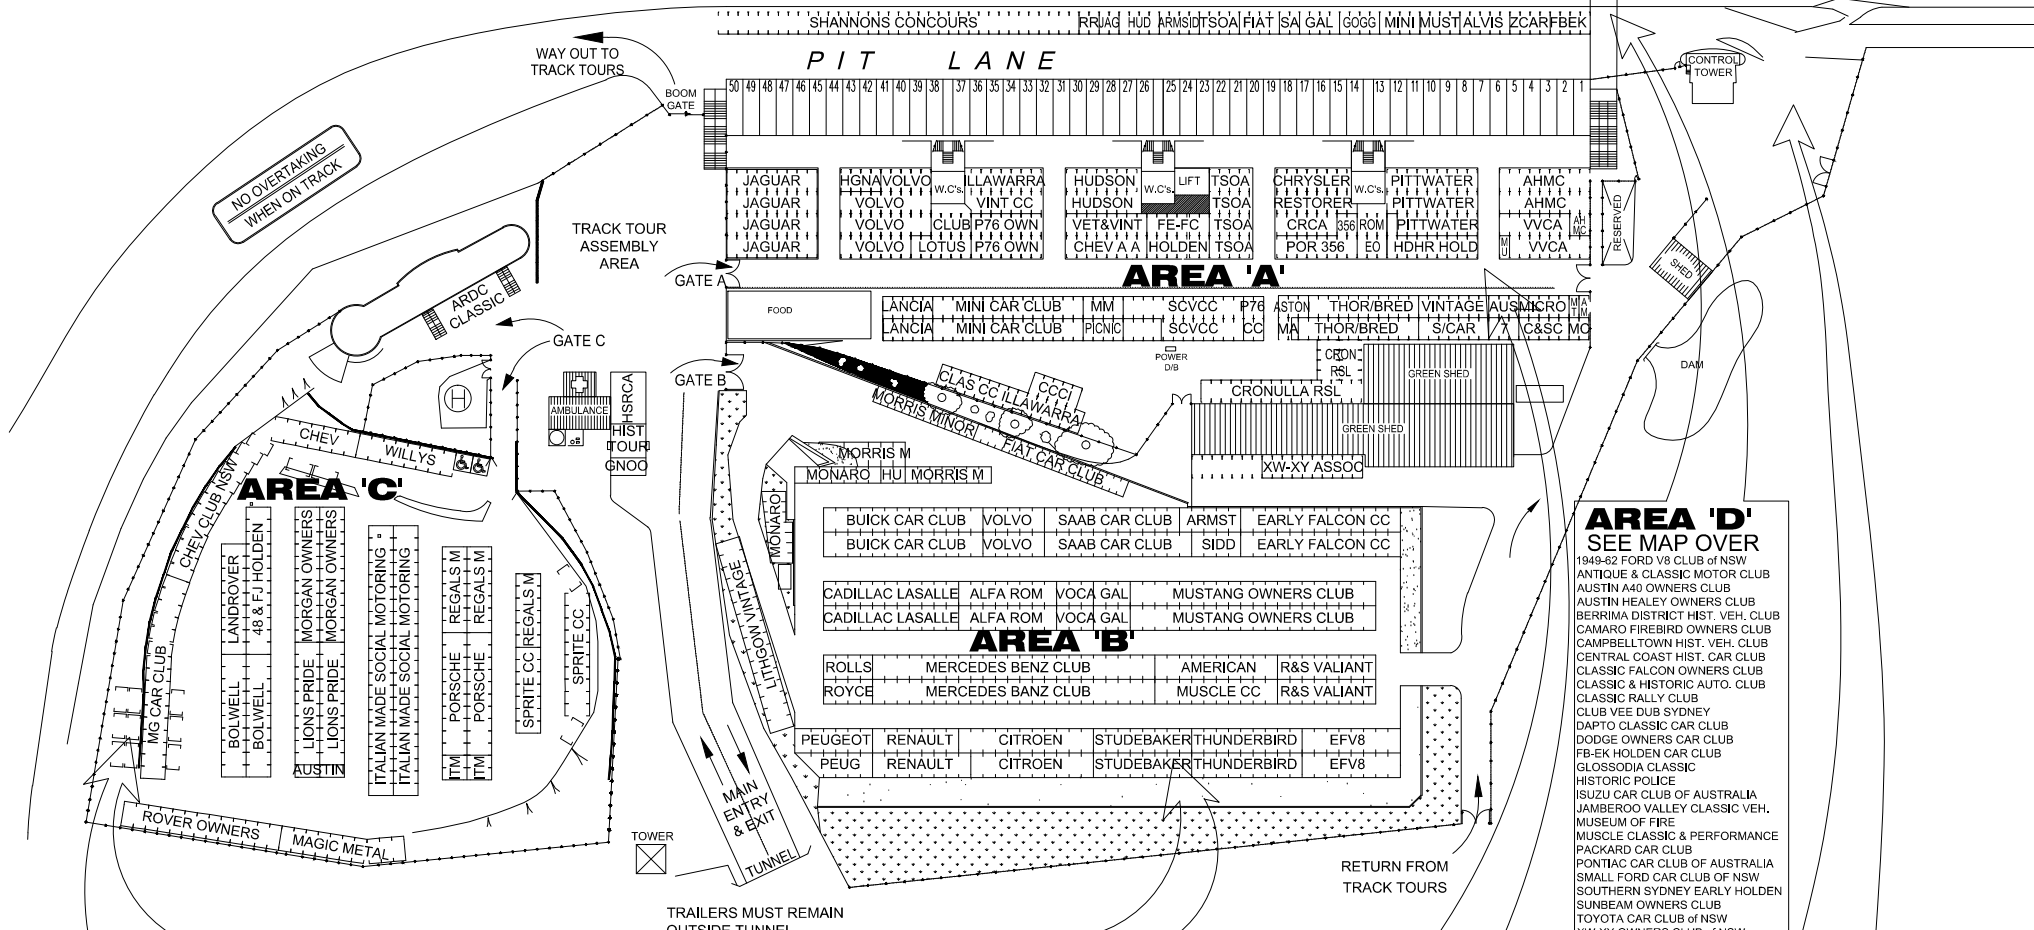

2019 SHANNONS SYDNEY CLASSIC

TRACK AREA 'D' AT GRANDSTAND

- AREA 'C'**
- 48 & FJ HOLDEN CLUB
 - AUSTIN MOTOR VEHICLE CLUB
 - AUST RACING DRIVERS CLUB LTD
 - BOLWELL CAR CLUB
 - CHEVROLET CLUB NSW
 - GNOO BLAS CLASSIC CAR CLUB
 - HIST SPORTS & RACING ASSOC.
 - HIST TOURING CAR ASSOC.
 - ITALIAN MADE SOCIAL MOTORING
 - LANDROVER OWNERS CLUB
 - LIONS PRIDE HOLDEN C.C.
 - MAGIC METAL MOTORING CLUB
 - MG CAR CLUB
 - MORGAN OWNERS CLUB
 - PORSCHE CAR CLUB
 - REGALS MOPAR CLUB
 - ROVER OWNERS CLUB
 - SPRITE CAR CLUB
 - WILLYS WHIPPET OVERLAND KNIGHT REG.

- AREA 'A'**
- ALVIS CAR CLUB NSW
 - ASTON MARTIN OWNERS CLUB NSW
 - AUSTIN 7 CAR CLUB
 - AUST. EX MILITARY VEH. COLL. SOC.
 - AUSTRALIAN HISTORIC MOTOR CLUB
 - AUST. PORSCHE 356 REGISTER
 - CHRYSLER REST. CLUB OF AUST.
 - CLASSIC CAR CLUB ILLAWARRA
 - CLUB LOTUS AUSTRALIA
 - CRONULLA RSL ME GROUP
 - FE-FC HOLDEN CAR CLUB NSW
 - HDHR HOLDEN CLUB NSW
 - HISTORIC GROUP N AUSTRALIA
 - HUDSON AMC CAR CLUB AUST.
 - ILLAWARRA VINTAGE CAR CLUB
 - JAGUAR DRIVERS CLUB AUST.
 - LANCIA MOTOR CLUB NSW
 - LEYLAND P76 CLASSIC CAR CLUB
 - LEYLAND P76 OWNERS CLUB
 - MACQUARIE TOWNS M/C CLUB
 - MICRO CAR & SCOOTER CLUB
 - MILTON ULLADULLA CLASSIC CAR CLUB
 - MINI CAR CLUB NSW
 - MORRIS MINOR PICNIC CLUB
 - PITTWATER MOTOR ENTHUSIASTS ASS.
 - ROMEO CLASSIC & BIKE CLUB
 - SOUTH COAST VINTAGE CAR CLUB
 - THOROUGHbred SPORTS CAR CLUB
 - TRIUMPH SPORTS OWNERS ASSOC NSW
 - VETERAN & VINTAGE CHEV ASSOC AUST.
 - VINTAGE SPEEDCAR ASSOCIATION
 - VINTAGE VEHICLE CLUB AUST. 1919-1930
 - VOLVO SPORTING CAR CLUB

- AREA 'E'**
- SYDNEY BUS MUSEUM
 - AHMC BLUE MOUNTAINS
 - ANGLIA PERFECT CAR CLUB
 - FX-FJ SYDNEY CHAPTER
 - GT CLUB, THE
 - HAWKESBURY HISTORIC CC
 - JENSEN CAR CLUB AUST.
 - JOWETT CAR CLUB
 - MODEL A FORD CLUB
 - VAUXHALL BEDFORD OPEL OC
 - Z CAR CLUB